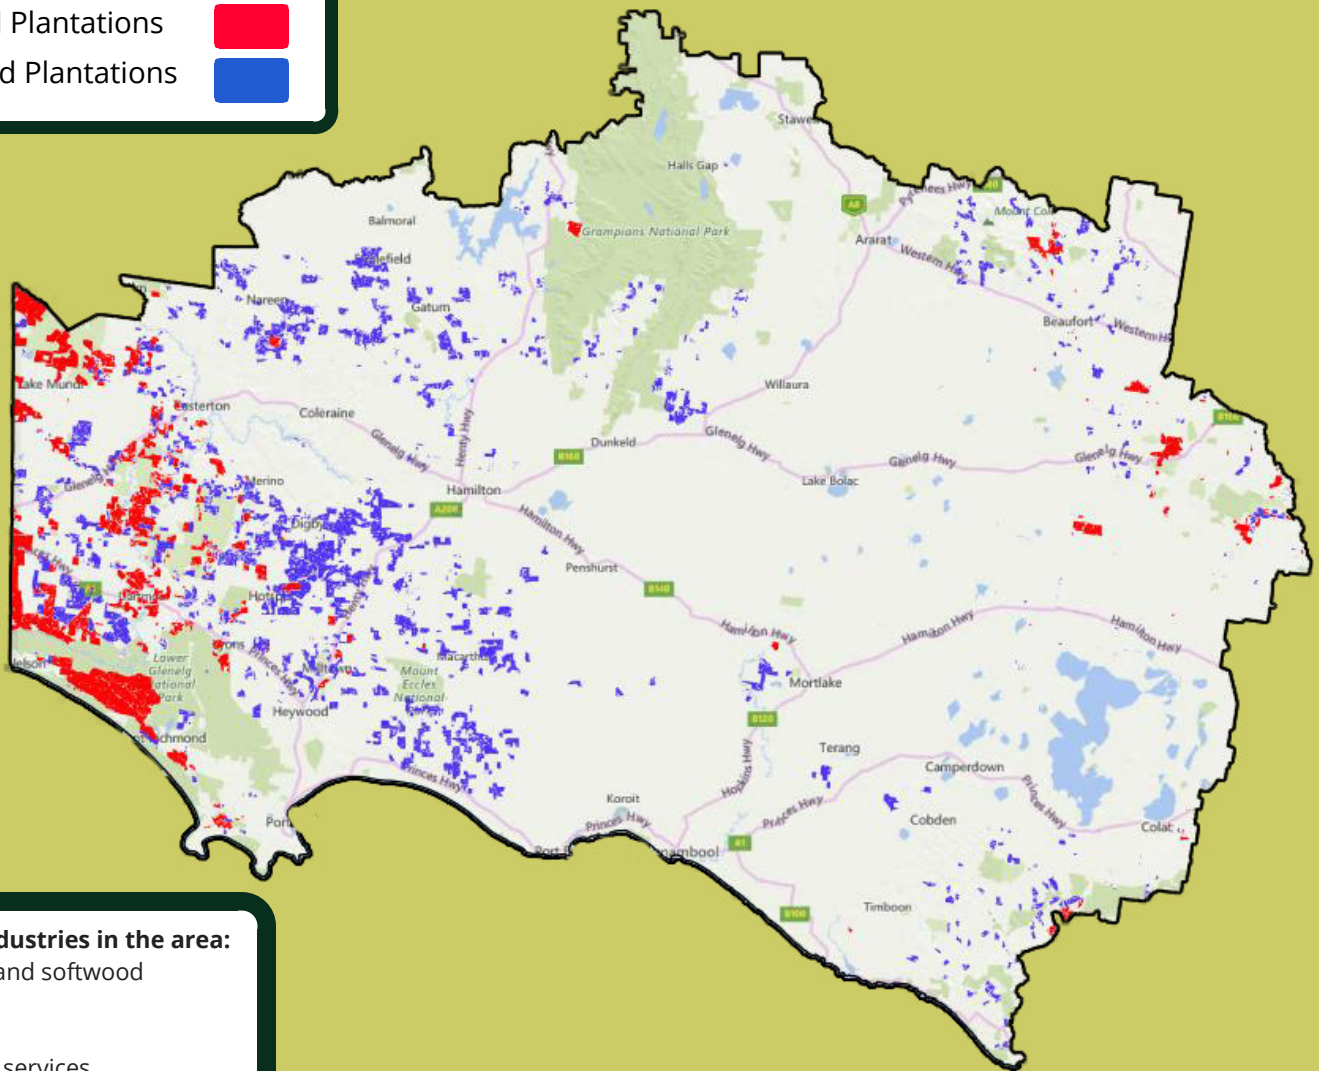

WANNON ELECTORATE

A FOREST INDUSTRIES PROFILE

Forest Product Industries	Direct employment	Indirect employment
Wannon	 635	 873
Victoria	 22,195	 30,518
Australia	 76,400	 105,050

LEGEND

Softwood Plantations

Hardwood Plantations

Products/industries in the area:

- Hardwood and softwood plantations
- Sawmills
- Silvicultural services
- Forestry related port activity
- Woodchip mill
- Forest contractors

Big employers:

AFPA represents all elements of the value chain from the sustainable harvesting of plantations and multiple use natural forest resource including forest establishment and management, harvesting and haulage, processing of timber resources and manufacture of pulp and paper.