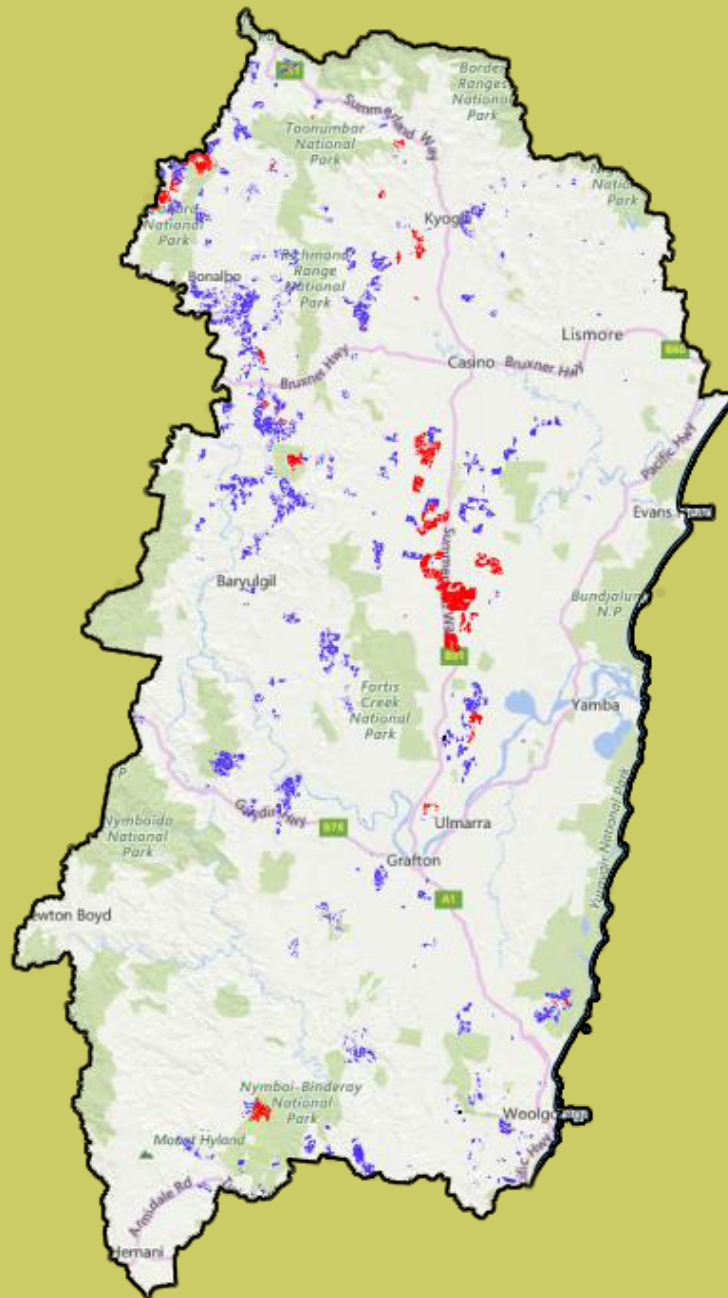

PAGE ELECTORATE

A FOREST INDUSTRIES PROFILE

Forest Product Industries	Direct employment	Indirect employment
Page	 1,333	 1,833
New South Wales	 24,089	 33,122
Australia	 76,400	 105,050

LEGEND

Softwood Plantations

Hardwood Plantations

Products/industries in the area:

- Sawmills
- Softwood and hardwood plantations
- Managed native forest
- Forest contractors

Big employers:

- Tarmac Sawmilling
 - Big River Timbers
 - Hurford Hardwood
 - Forestry Corporation of New South Wales
- And many more smaller operators

TREES | WOOD | PAPER

AFPA is the peak national industry body representing the resources, processing, and pulp and paper industries covering the forest products value chain.

AFPA represents all elements of the value chain from the sustainable harvesting of plantations and multiple use natural forest resource including forest establishment and management, harvesting and haulage, processing of timber resources and manufacture of pulp and paper.