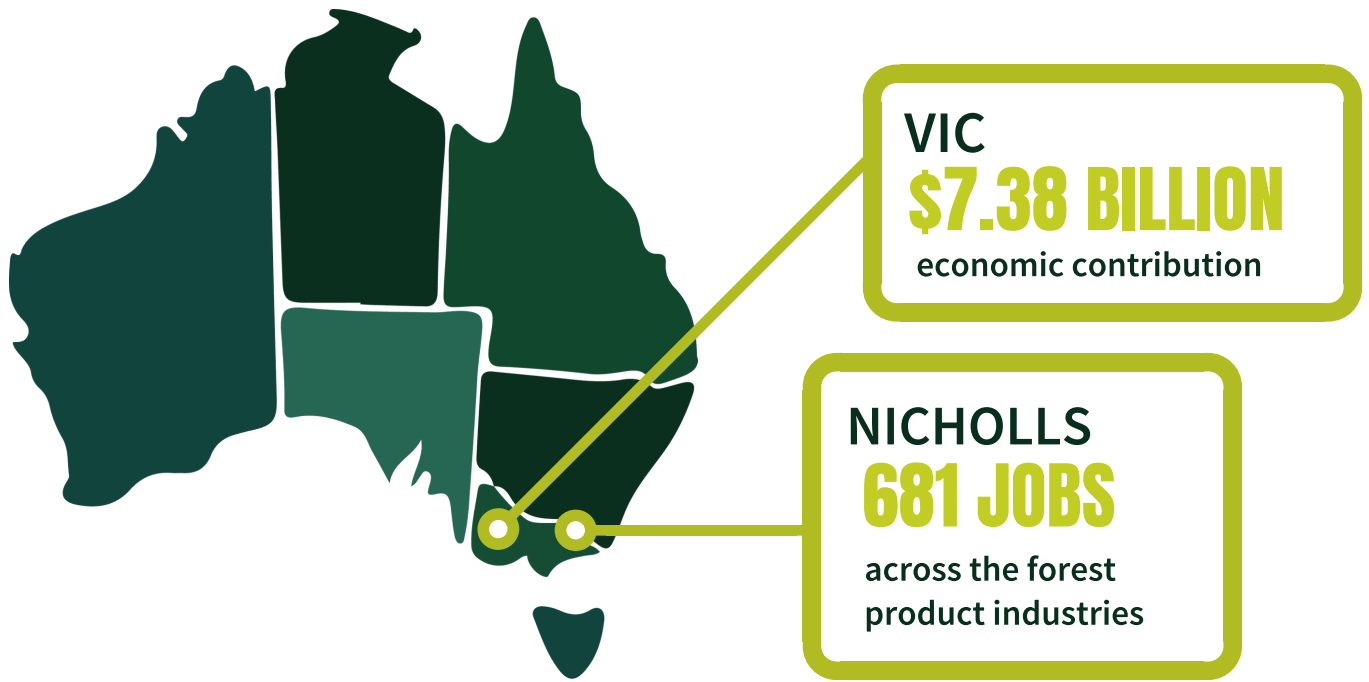

Forest Product Industries	Direct employment	Indirect employment
Nicholls	 287	 394
Victoria	 22,195	 30,518
Australia	 76,400	 105,050