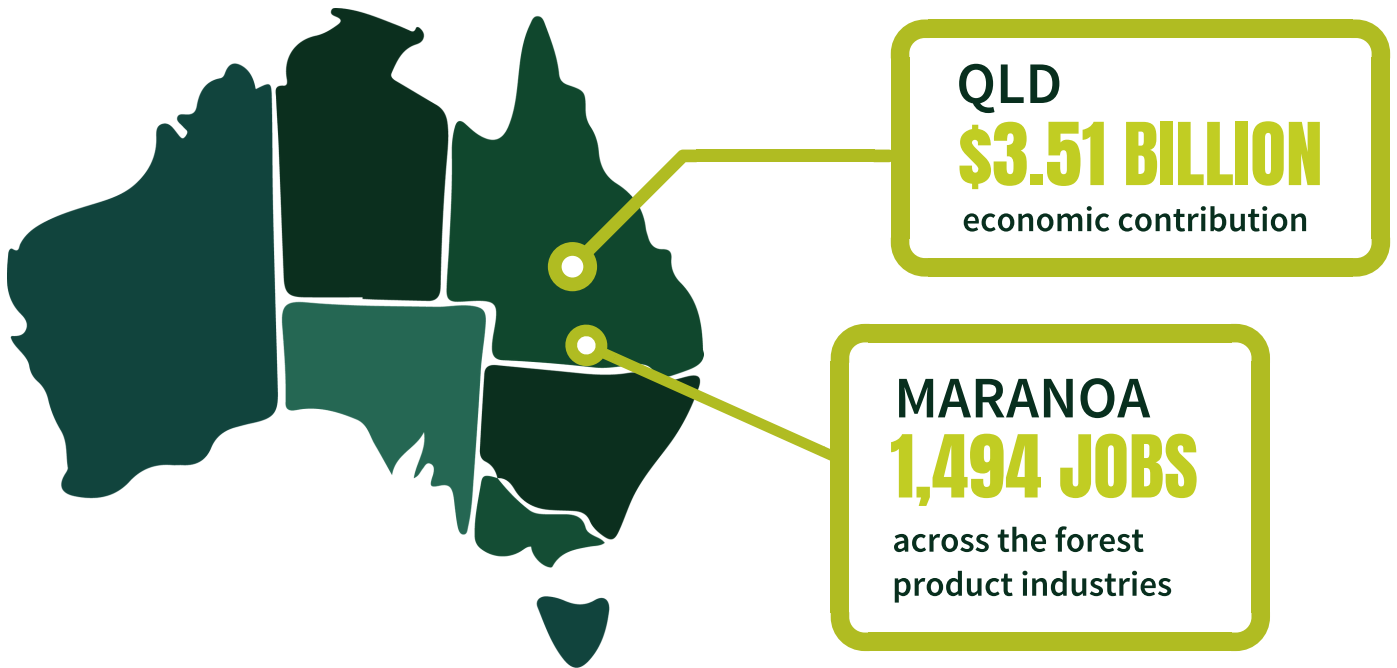

MARANOA ELECTORATE

A FOREST INDUSTRIES PROFILE

Forest Product Industries	Direct employment	Indirect employment
Maranoa	629	865
Queensland	12,422	17,080
Australia	76,400	105,050

LEGEND

Softwood Plantations

Hardwood Plantations

Products/industries in the area:

- Timber product exports
- Hardwood and softwood plantations
- Sawmills
- Forest contractors

Big employers:

- HQP
- Yarraman Pine
- Other smaller operators

TREES | WOOD | PAPER

AFPA is the peak national industry body representing the resources, processing, and pulp and paper industries covering the forest products value chain.

AFPA represents all elements of the value chain from the sustainable harvesting of plantations and multiple use natural forest resource including forest establishment and management, harvesting and haulage, processing of timber resources and manufacture of pulp and paper.