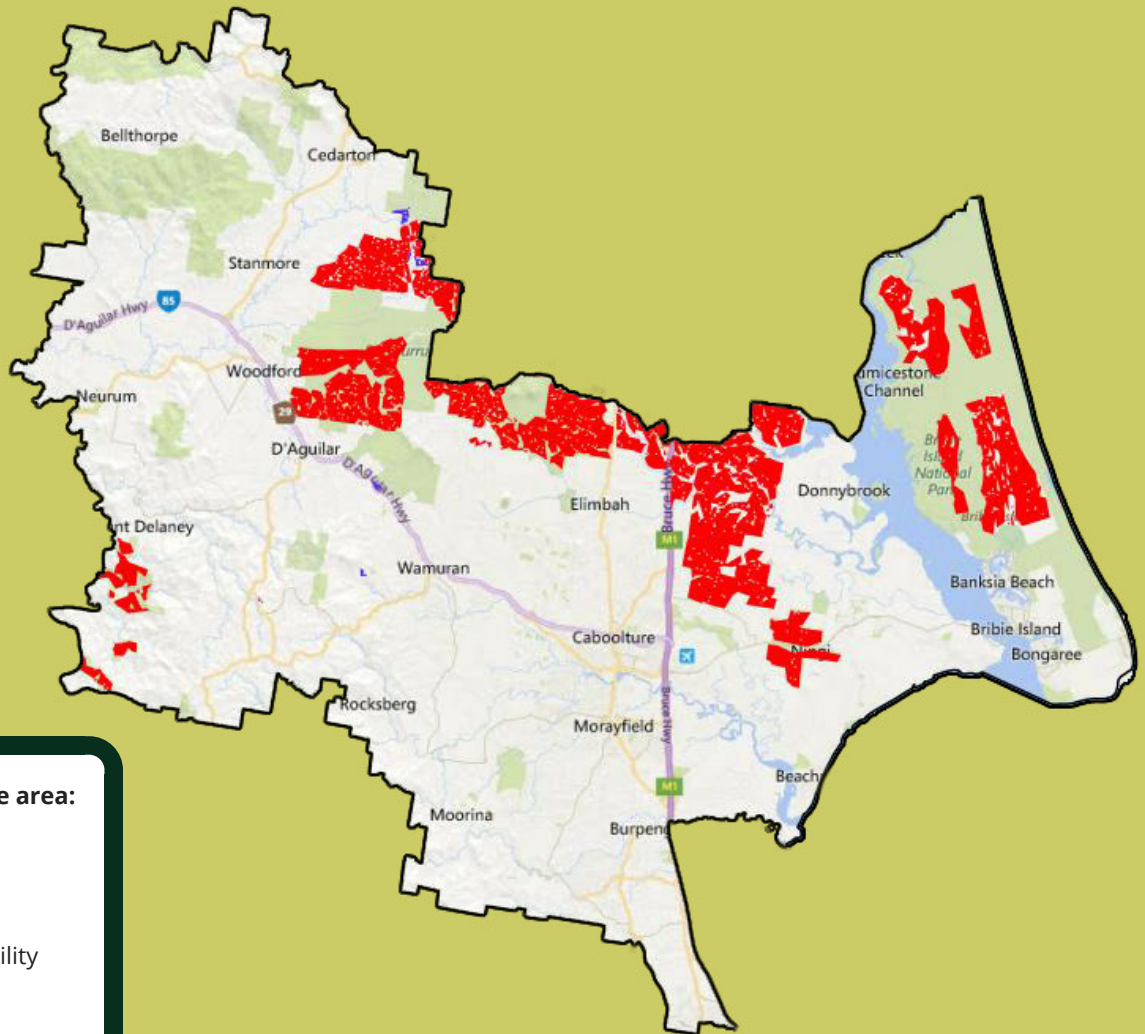

## A FOREST INDUSTRIES PROFILE

| Forest Product Industries | Direct employment   | Indirect employment  |
|---------------------------|---|--|
| Longman                   | <br>662    | <br>910     |
| Queensland                | <br>12,422 | <br>17,080  |
| Australia                 | <br>76,400 | <br>105,050 |

## LEGEND

Softwood Plantations

Hardwood Plantations

### Products/industries in the area:

- Timber product exports
- Hardwood and softwood plantations
- Sawmills
- Fibreboard processing facility
- Forest contractors