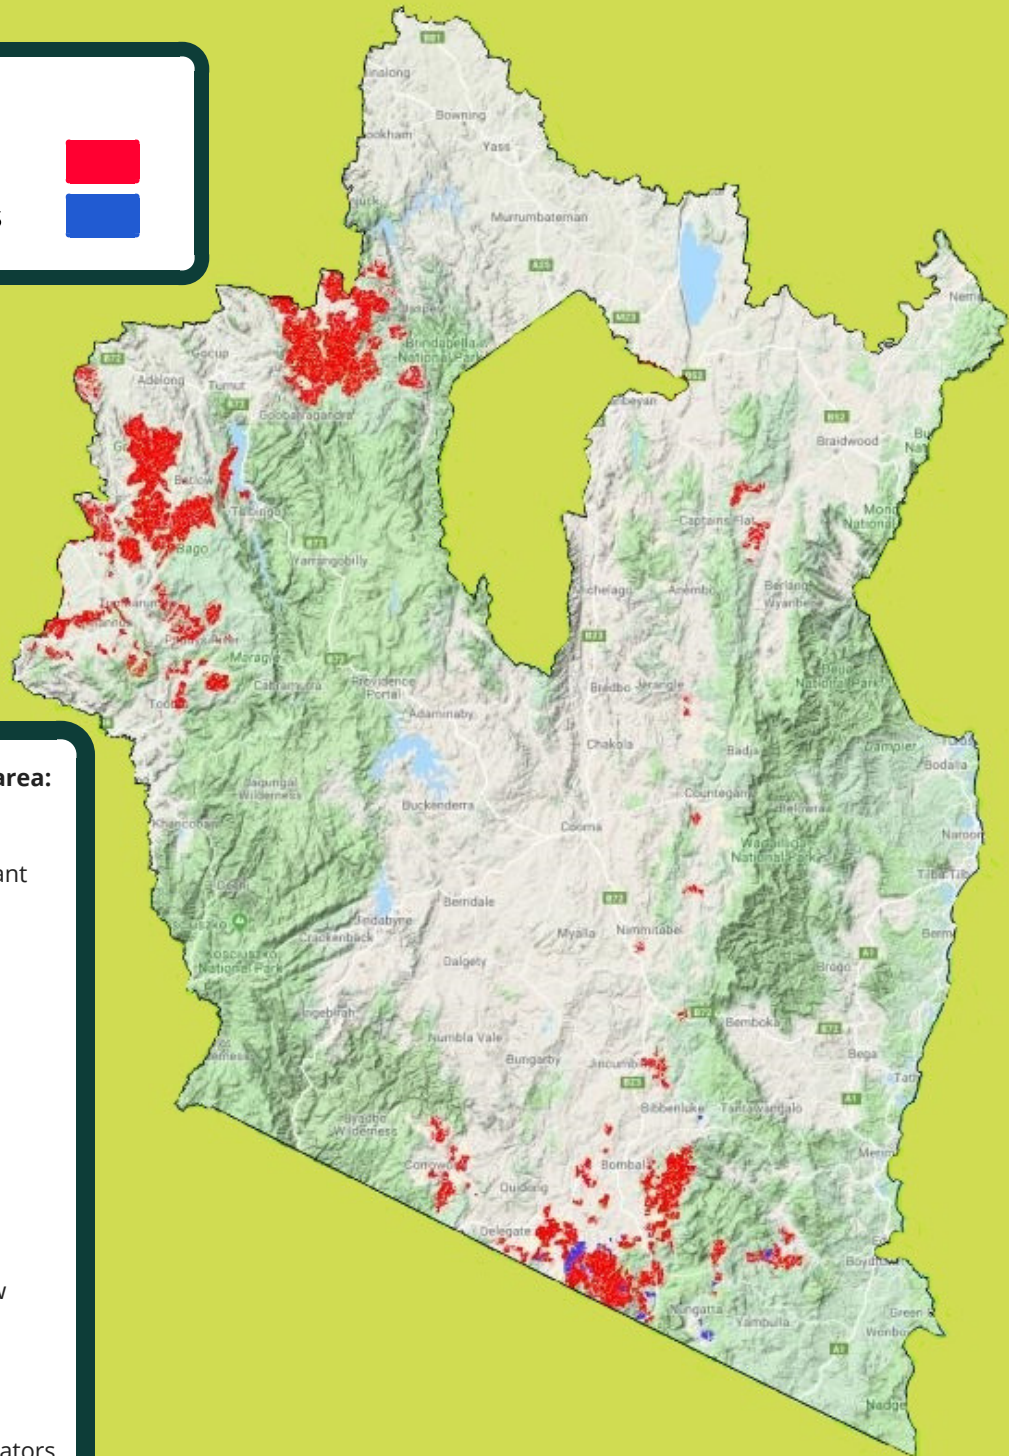

EDEN-MONARO ELECTORATE

A FOREST INDUSTRIES PROFILE

Forest Product Industries	Direct employment	Indirect employment
Eden - Monaro	 2,168	 2,981
New South Wales	 24,089	 33,122
Australia	 76,400	 105,050

LEGEND

Softwood Plantations

Hardwood Plantations

Products/industries in the area:

- Paper and Paperboard mills
- Sawmills
- Particleboard processing plant
- Softwood and hardwood plantations
- Managed native forest

TREES | WOOD | PAPER

AFPA is the peak national industry body representing the resources, processing, and pulp and paper industries covering the forest products value chain.

AFPA represents all elements of the value chain from the sustainable harvesting of plantations and multiple use natural forest resource including forest establishment and management, harvesting and haulage, processing of timber resources and manufacture of pulp and paper.