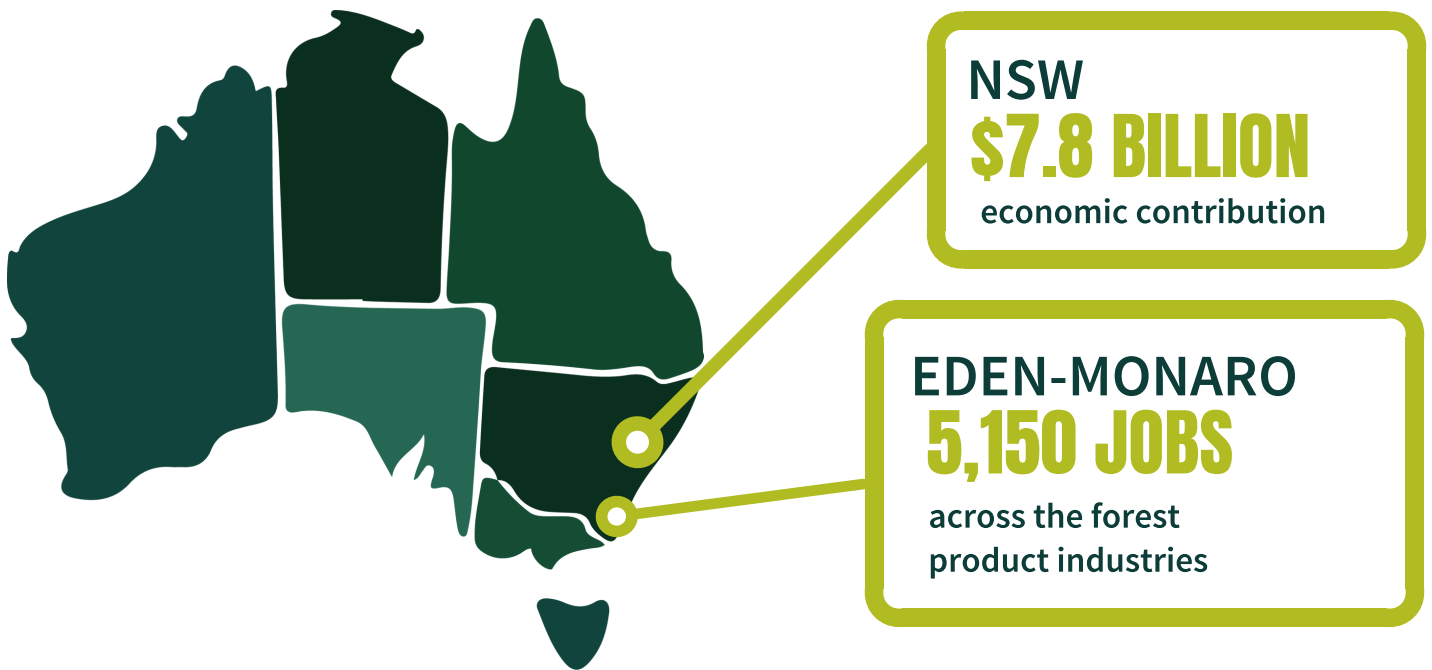

EDEN-MONARO ELECTORATE

A FOREST INDUSTRIES PROFILE

Forest Product Industries	Direct employment	Indirect employment
Eden - Monaro	 2,168	 2,981
New South Wales	 24,089	 33,122
Australia	 76,400	 105,050

LEGEND

Softwood Plantations

Hardwood Plantations

Products/industries in the area:

- Paper and Paperboard mills
- Sawmills
- Particleboard processing plant
- Softwood and hardwood plantations
- Managed native forest

Big employers:

- AKD Softwoods
 - Carter Holt Harvey
 - Visy
 - Dongwha Timbers
 - Hyne
 - New Forests
 - PF Olsen
 - Forestry Corporation of New South Wales
 - Global Forest Partners
 - Pentarch
 - ANWE
- And many more smaller operators

TREES | WOOD | PAPER

AFPA is the peak national industry body representing the resources, processing, and pulp and paper industries covering the forest products value chain.

AFPA represents all elements of the value chain from the sustainable harvesting of plantations and multiple use natural forest resource including forest establishment and management, harvesting and haulage, processing of timber resources and manufacture of pulp and paper.