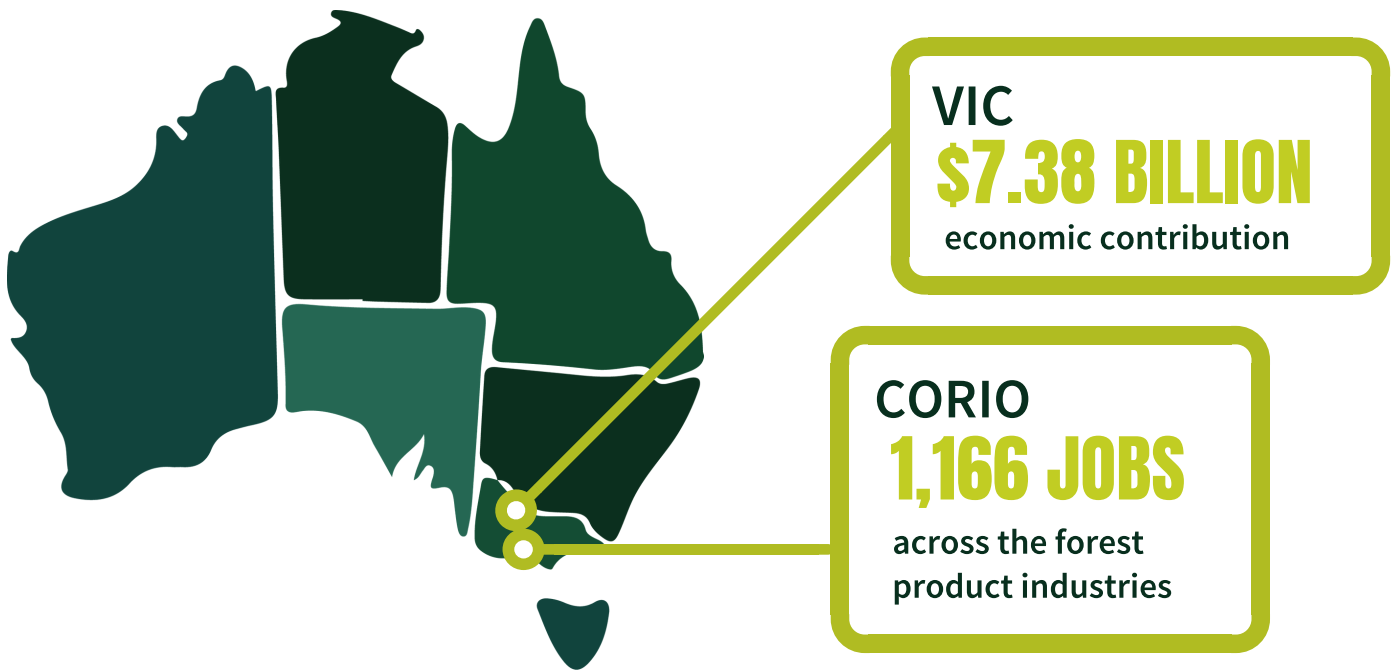

CORIO ELECTORATE

A FOREST INDUSTRIES PROFILE

Forest Product Industries	Direct employment	Indirect employment
Corio	 491	 675
Victoria	 22,195	 30,518
Australia	 76,400	 105,050

LEGEND

Softwood Plantations

Hardwood Plantations

Products/industries in the area:

- Forestry-related port activities
- Hardwood plantations

Big employers:

- Midway Ltd
- Softwood Plantation Exporters

TREES | WOOD | PAPER

AFPA is the peak national industry body representing the resources, processing, and pulp and paper industries covering the forest products value chain.

AFPA represents all elements of the value chain from the sustainable harvesting of plantations and multiple use natural forest resource including forest establishment and management, harvesting and haulage, processing of timber resources and manufacture of pulp and paper.