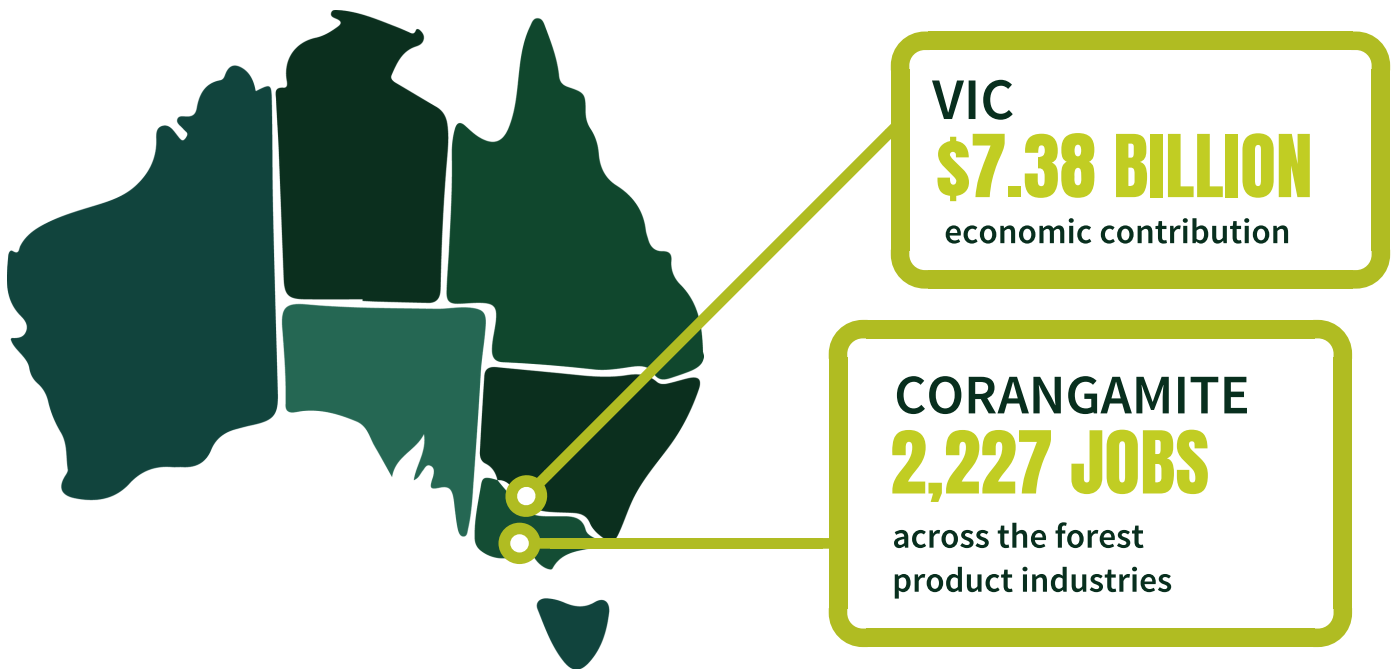

CORANGAMITE ELECTORATE

A FOREST INDUSTRIES PROFILE

| Forest Product Industries | Direct employment | Indirect employment |
|---------------------------|---|--|
| Corangamite |  938 |  1,290 |
| Victoria |  22,195 |  30,518 |
| Australia |  76,400 |  105,050 |

LEGEND

Softwood Plantations

Hardwood Plantations

Products/industries in the area:

- Sawmills
- Hardwood and softwood plantations
- Forest contractors

Big employers:

- AKD Softwoods
- HVP Plantations
- Midway Ltd
- VicForests

Other smaller operators

TREES | WOOD | PAPER

AFPA is the peak national industry body representing the resources, processing, and pulp and paper industries covering the forest products value chain.

AFPA represents all elements of the value chain from the sustainable harvesting of plantations and multiple use natural forest resource including forest establishment and management, harvesting and haulage, processing of timber resources and manufacture of pulp and paper.