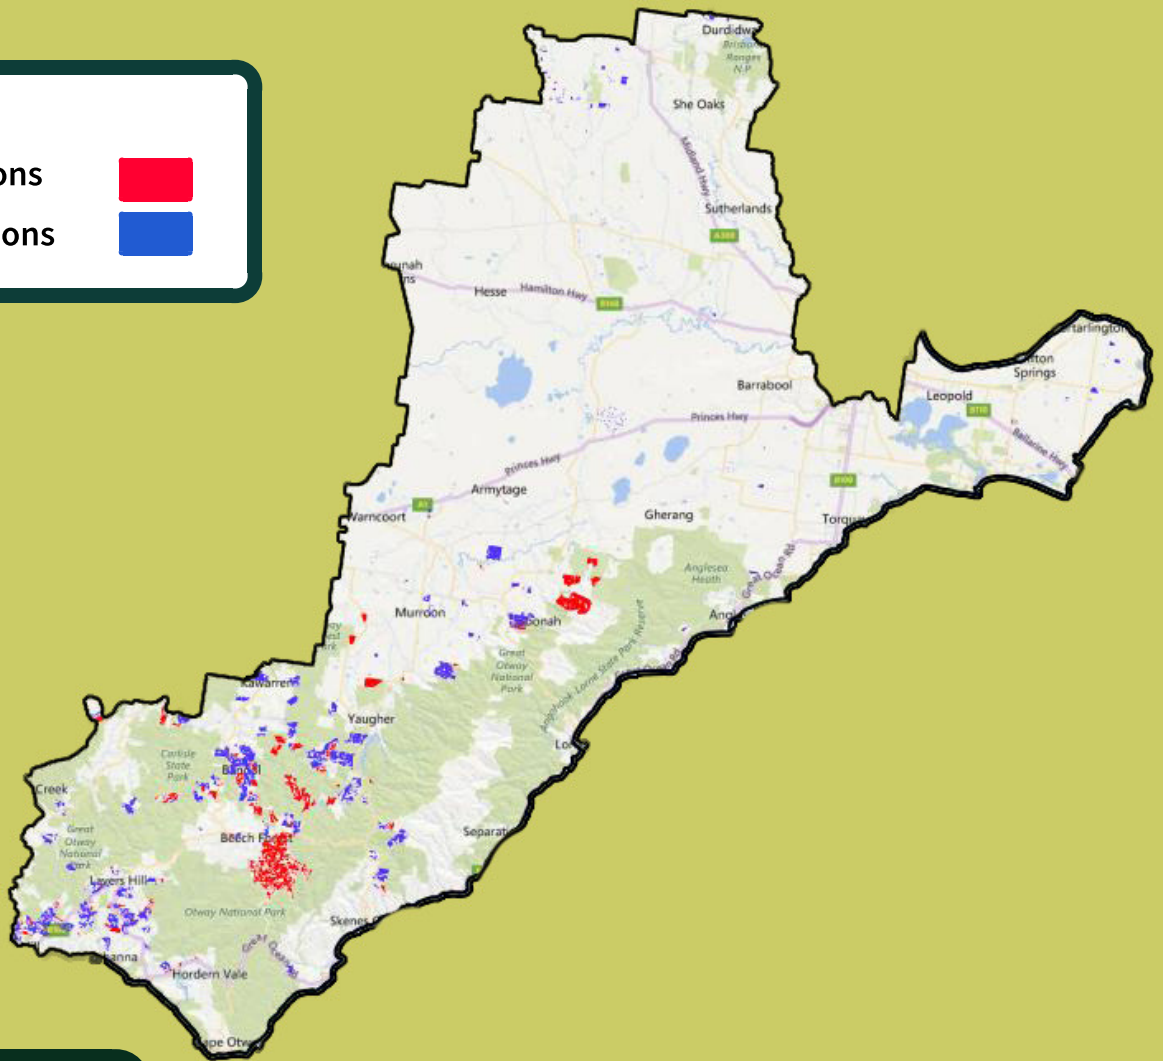

CORANGAMITE ELECTORATE

A FOREST INDUSTRIES PROFILE

| Forest Product Industries | Direct employment | Indirect employment |
|---------------------------|---|--|
| Corangamite |  938 |  1,290 |
| Victoria |  22,195 |  30,518 |
| Australia |  76,400 |  105,050 |

LEGEND

Softwood Plantations

Hardwood Plantations

Products/industries in the area:

- Sawmills
- Hardwood and softwood plantations
- Forest contractors

Big employers:

- AKD Softwoods
- HVP Plantations
- Midway Ltd
- VicForests

Other smaller operators

TREES | WOOD | PAPER

AFPA is the peak national industry body representing the resources, processing, and pulp and paper industries covering the forest products value chain.

AFPA represents all elements of the value chain from the sustainable harvesting of plantations and multiple use natural forest resource including forest establishment and management, harvesting and haulage, processing of timber resources and manufacture of pulp and paper.