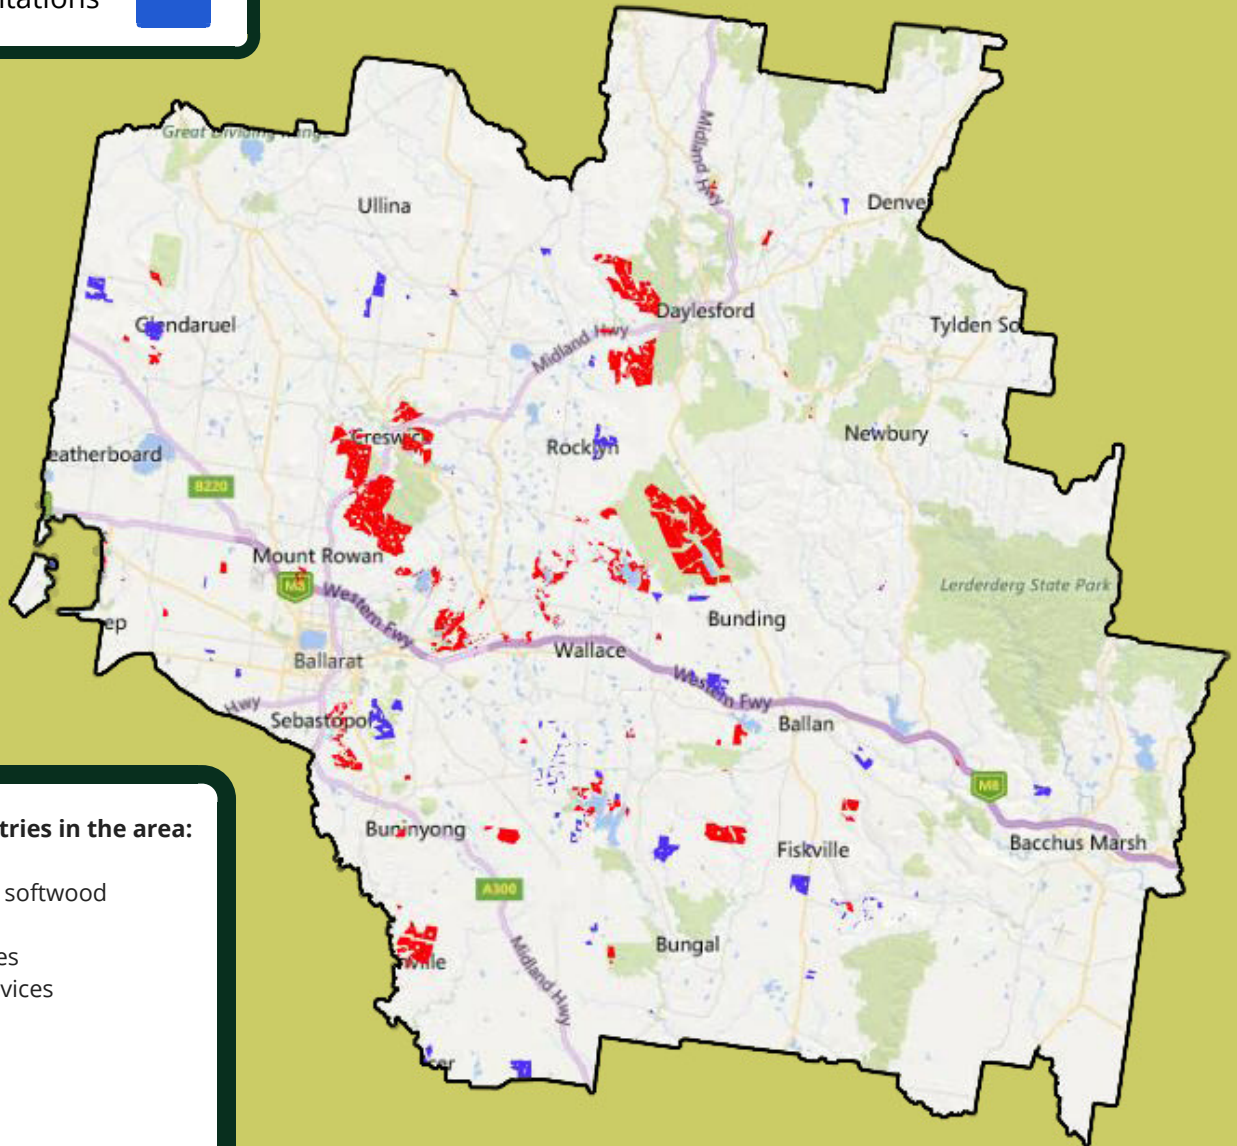

BALLARAT ELECTORATE

A FOREST INDUSTRIES PROFILE

Forest Product Industries	Direct employment	Indirect employment
Ballarat	 504	 693
Victoria	 22,195	 30,518
Australia	 76,400	 105,050

LEGEND

Softwood Plantations

Hardwood Plantations

Products/industries in the area:

- Sawmills
- Hardwood and softwood plantations
- Training facilities
- Silvicultural services

Big employers:

- VicForests
- HVP
- Whiteheads Timber
- Other smaller operators

AFPA is the peak national industry body representing the resources, processing, and pulp and paper industries covering the forest products value chain.

AFPA represents all elements of the value chain from the sustainable harvesting of plantations and multiple use natural forest resource including forest establishment and management, harvesting and haulage, processing of timber resources and manufacture of pulp and paper.