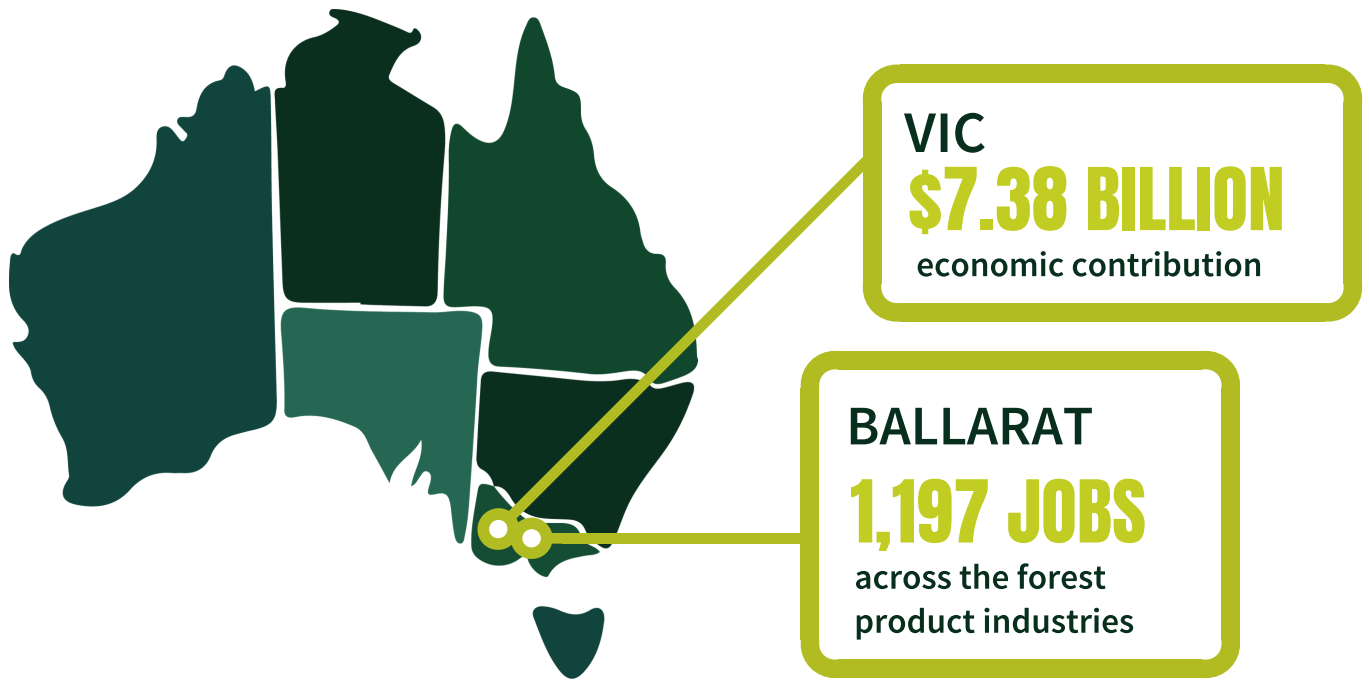

BALLARAT ELECTORATE

A FOREST INDUSTRIES PROFILE

Forest Product Industries	Direct employment	Indirect employment
Ballarat	 504	 693
Victoria	 22,195	 30,518
Australia	 76,400	 105,050

LEGEND

Softwood Plantations

Hardwood Plantations

Products/industries in the area:

- Sawmills
- Hardwood and softwood plantations
- Training facilities
- Silvicultural services

Big employers:

- VicForests
- HVP
- Whiteheads Timber
- Other smaller operators

AFPA is the peak national industry body representing the resources, processing, and pulp and paper industries covering the forest products value chain.

AFPA represents all elements of the value chain from the sustainable harvesting of plantations and multiple use natural forest resource including forest establishment and management, harvesting and haulage, processing of timber resources and manufacture of pulp and paper.